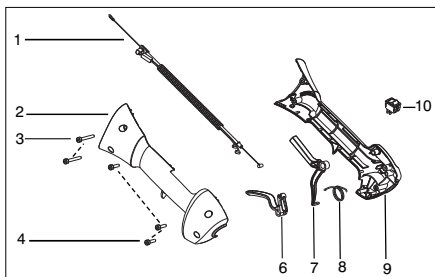

***** **Service Reference** *****

Note : Due to product improvements, your unit may have a different throttle housing assembly. Please refer to the serial number on your unit and order the parts below.

Serial Number - 2010-72N and lower, please use the following parts:

- Ref.# 1 - 545125301 - Assy-Cable/Wire Harness
- Ref.# 2 - 545062001 - Housing-throttle (RH)
- Ref.# 3 - 530016448 - Screw
- Ref.# 4 - 530016449 - Screw
- Ref.# 6 - 545066001 - Trigger
- Ref.# 7 - 530059804 - Lockout - Throttle
- Ref.# 8 - 545045601 - Spring - Lockout
- Ref.# 9 - 545067001 - Housing-throttle (LH)
- Ref.#10- 545030601 - Kit - Switch

Serial Number - 2010-73N and higher, please use the following parts: