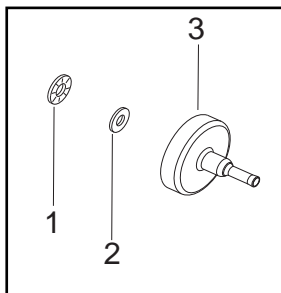

Serial Number - 2012-090N and lower, please use the following parts:

- Ref.# 1 - 545173401 - Thrust Bearing
- Ref.# 2 - 530016420 - Thrust Washer
- Ref.# 3 - 530150039 - Assy. - Clutch Drum