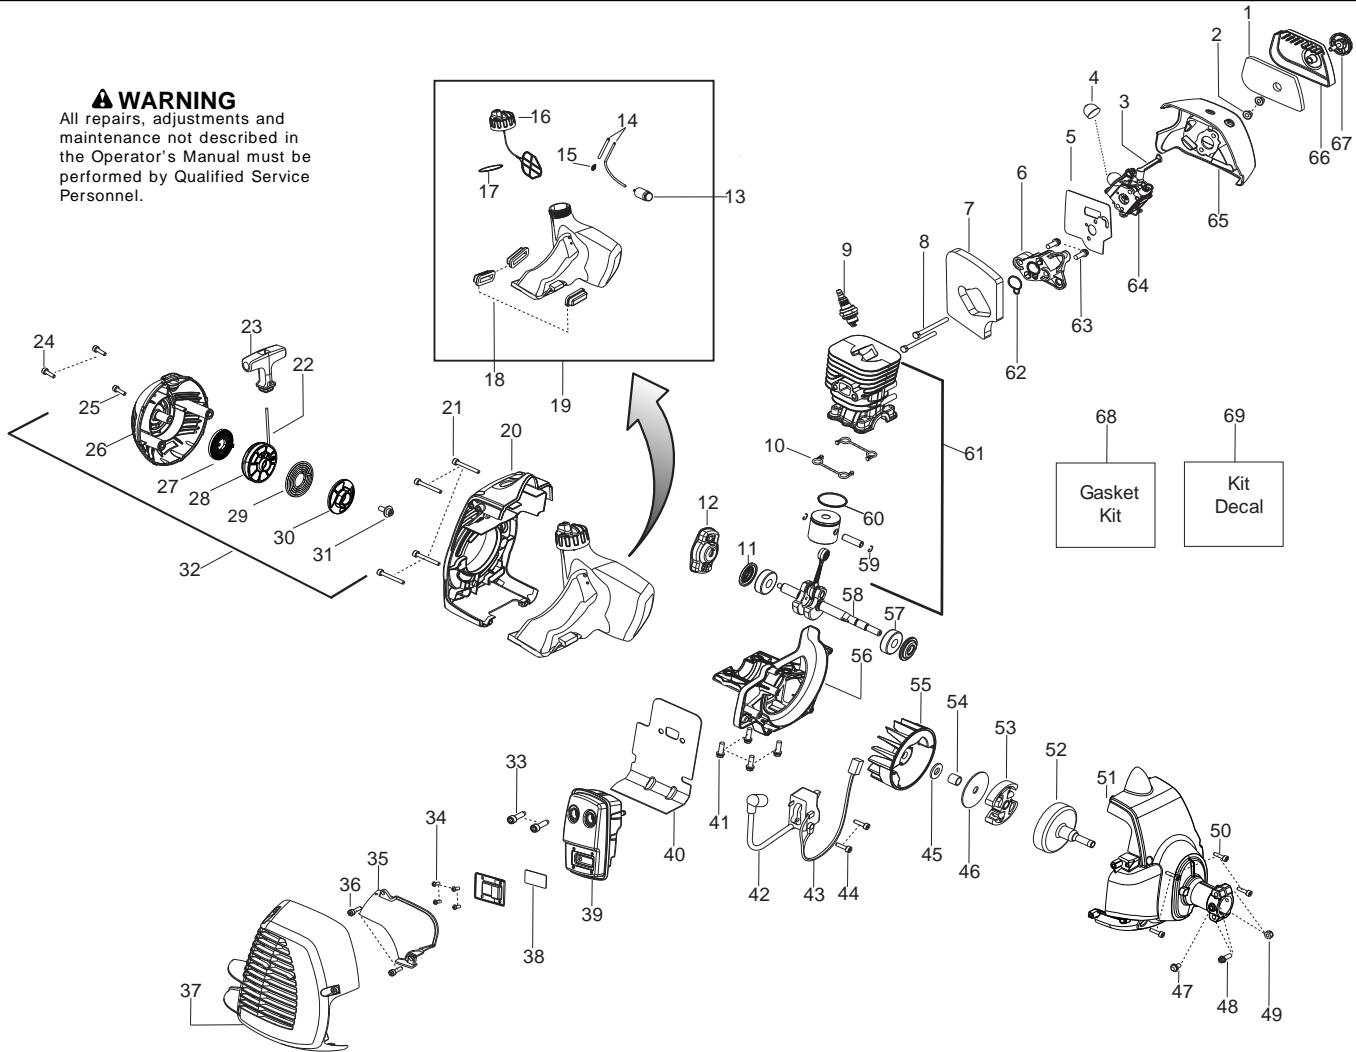

Parts List No. 545192186		Husqvarna® PARTS LIST	MODEL 128CD (US/CAN)
Date 5/15/12	Replaces 545192186 - 9/14/10		Page: 2

NOTE : Illustration may differ from actual model due to design changes.

⚠ WARNING

All repairs, adjustments and maintenance not described in the Operator's Manual must be performed by Qualified Service Personnel.

Ref.	Part No.	Description	Ref.	Part No.	Description	Ref.	Part No.	Description
1.	530150253	Filter	26.	525455501	Hsg. - Starter	47.	★★★★★	Screw
2.	530016101	Nut - Carb. Screw	27.	545008087	Kit - Spring	48.	★★★★★	Screw
3.	530057844	Lever - Choke	28.	579066801	Kit - Starter Pulley	49.	530015768	Nut
4.	530058709	Bulb - Purge	29.	578465101	Spring - Driver	50.	530016456	Screw
5.	545008086	Kit - Carb. Gasket (Incl. 7,62)	30.	579366201	Pulley - Driver	51.	★★★★★	Assy - Fan Housing
6.	530035596	Adaptor - Carb.	31.	530016468	Screw	52.	★★★★★	Assy - Clutch Drum
7.	----	Foam - Gasket (Ref.#5,68)	32.	579063101	Assy - Starter Hsg. (Incl. 22,23,25 - 31)	53.	530055122	Assy - Clutch
8.	530016400	Bolt	33.	530058982	Bolt - Muffler	54.	530057852	Spacer
9.	952030201	Plug - Spark (RCJ-8Y)	34.	530015241	Screw	55.	530039242	Flywheel
10.	----	Seal - Cylinder (Ref.#68)	35.	530150440	Shield - Heat	56.	545195601	Crankcase - Cast
11.	----	Seal - Crankshaft (Ref.#68)	36.	530016449	Screw	57.	545013401	Bearing
12.	503873305	Assy - Starter Pawl	37.	576215001	Kit - Muffler Guard (Incl. Screws)	58.	545195202	Assy - Crankshaft
13.	530095646	Assy - Fuel Filter	38.	545030501	Kit - Spark (Incl. 34)	59.	530015162	Retainer - Piston Pin
14.	★★★★★	Kit - Fuel Line (Incl. 15)	39.	574031502	Kit - Muffler	60.	530019283	Ring - Piston
15.	530023877	Fitting - Fuel line			61.	545008082	Kit - Piston/Cyl. (Incl. 59,60)	
16.	★★★★★	Assy - Cap w/ret. (Incl. 17)			62.	----	Seal - adaptor (Ref.#68)	
17.	----	O-ring (Ref.#16,19,68)	40.	----	63.	530015897	Screw	
18.	530059780	Isolator - Fuel Tank	41.	530015897	Gasket (Ref.#39,68)	64.	545081848	Kit - Carb. (Incl. 3,4,5)
19.	★★★★★	Kit - Fuel Tank Assy. (Incl. 14,15,16,17)	42.	545046701	Screw	65.	576459001	Airbox
20.	576153201	Shroud - Rear	43.	530039227	Module	66.	530057846	Cover - Air Box
21.	530016448	Screw	44.	530039227	Assy - Leadwire	67.	530059796	Assy - Knob
22.	545008079	Kit - Rope	45.	530016463	Screw	68.	545008084	Kit - Gasket (Incl. 5,7,10,11,17,40,62)
23.	545043204	Handle - Starter	46.	530094189	Washer - Clutch	69.	545180885	Kit - Decal
24.	530016426	Screw						
25.	530016449	Screw						

✓ = New Part Number For This IPL

★ = Refer to the Service Reference Indicated for more information. (Located at the END of the IPL)