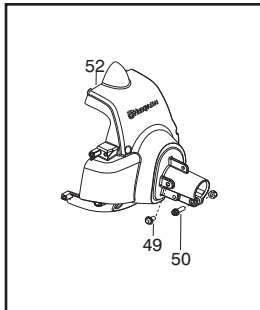

Parts List No. 545192186		Husqvarna® PARTS LIST	MODEL 128CD (US/CAN)	
Date 5/15/12	Replaces 545192186 - 9/14/10		NOTE : Illustration may differ from actual model due to design changes.	Page: 4

***** **Service Reference** *****

Note : Due to product improvements, your unit may have a different fan housing assembly.
Please refer to the serial number on your unit and order the parts below.

Serial Number - 2010-72N and lower, please use the following parts:

- Ref.# 49 - 530016469 - Screw
- Ref.# 50 - 530016470 - Screw
- Ref.# 52 - 545017501 - Assy. - Fan Housing