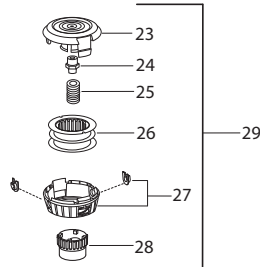

Parts List No. 545192186		Husqvarna® PARTS LIST	MODEL 128CD (US/CAN)	
Date 5/15/12	Replaces 545192186 - 9/14/10		NOTE : Illustration may differ from actual model due to design changes.	Page: 3

***** **Service Reference** *****

Note : Due to product improvements, your unit may have a different starter housing assembly. Please refer to the serial number on your unit and order the parts below.