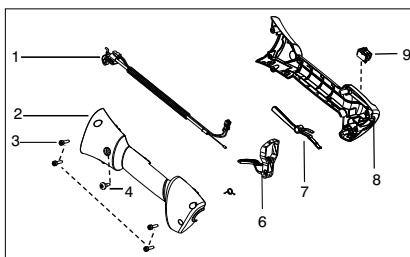

- Ref.# 1 - 576139401 - Assy. - Cable/Wire Harness
- Ref.# 2 - 545223001 - Housing-throttle (RH)
- Ref.# 3 - 530016449 - Screw
- Ref.# 4 - 530015805 - Screw
- Ref.# 6 - 574355301 - Trigger
- Ref.# 7 - 574355401 - Lockout - Throttle
- Ref.# 8 - 545223201 - Housing-throttle (LH)
- Ref.# 9 - 545049309 - Switch