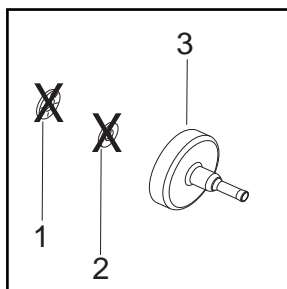

Serial Number - 2012-091N and higher, please use the following parts:

- Ref.# 1 - Thrust Bearing is NOT REQUIRED
- Ref.# 2 - Thrust Washer is NOT REQUIRED
- Ref.# 3 - 580446601 - Kit - Clutch Drum