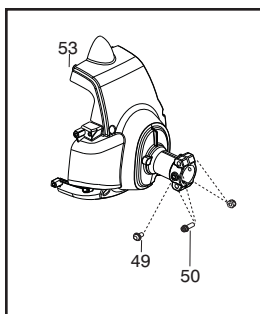

Serial Number - 2010-73N and higher, please use the following parts:

- Ref.# 49 - 530015805 - Screw
- Ref.# 50 - 530015774 - Screw
- Ref.# 53 - 545205201 - Assy. - Fan Housing

***** **Service Reference** *****

Note : Due to product improvements, your unit may have a different clutch drum assembly.
Please refer to the serial number on your unit and order the parts below.